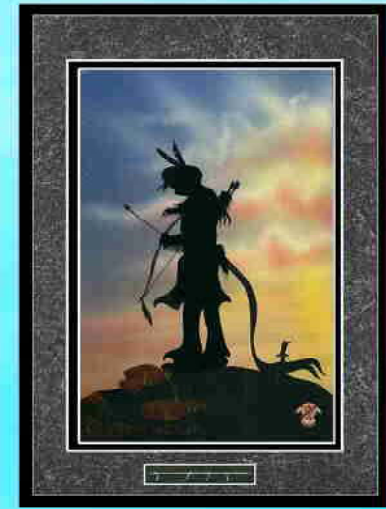

***TWILIGHT WARRIOR™***

**11" x 14" Black or Barn Wood Frame,  
with 6" x 9" Print & Black Matt.**

**Price \$ 55.00  
Shipping \$ 15.00**

**18" x 24" Black or Barn Wood Frame,  
with 12 3/4" x 18 3/4" print & Black Matt.**

**Price \$135.00  
Shipping \$ 25.00**

**18" x 24" Black or Barn Wood Frame,  
with 12 3/4" x 18 3/4" Print, Double  
Matt & Miniature Cultural Item.**

**Price \$155.00  
Shipping \$ 25.00**