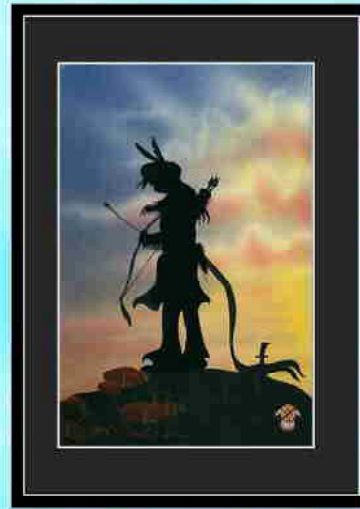

***TWILIGHT WARRIOR™***

**11" x 14" Black or Barn Wood Frame,  
with 6" x 9" Print & Black Matt.**

**Price \$ 55.00  
Shipping \$ 15.00**

**18" x 24" Black or Barn Wood Frame,  
with 12 3/4" x 18 3/4" print & Black Matt.**

**Price \$135.00  
Shipping \$ 25.00**

**18" x 24" Black or Barn Wood Frame,  
with 12 3/4" x 18 3/4" Print, Double  
Matt & Miniature Cultural Item.**

**Price \$155.00  
Shipping \$ 25.00**